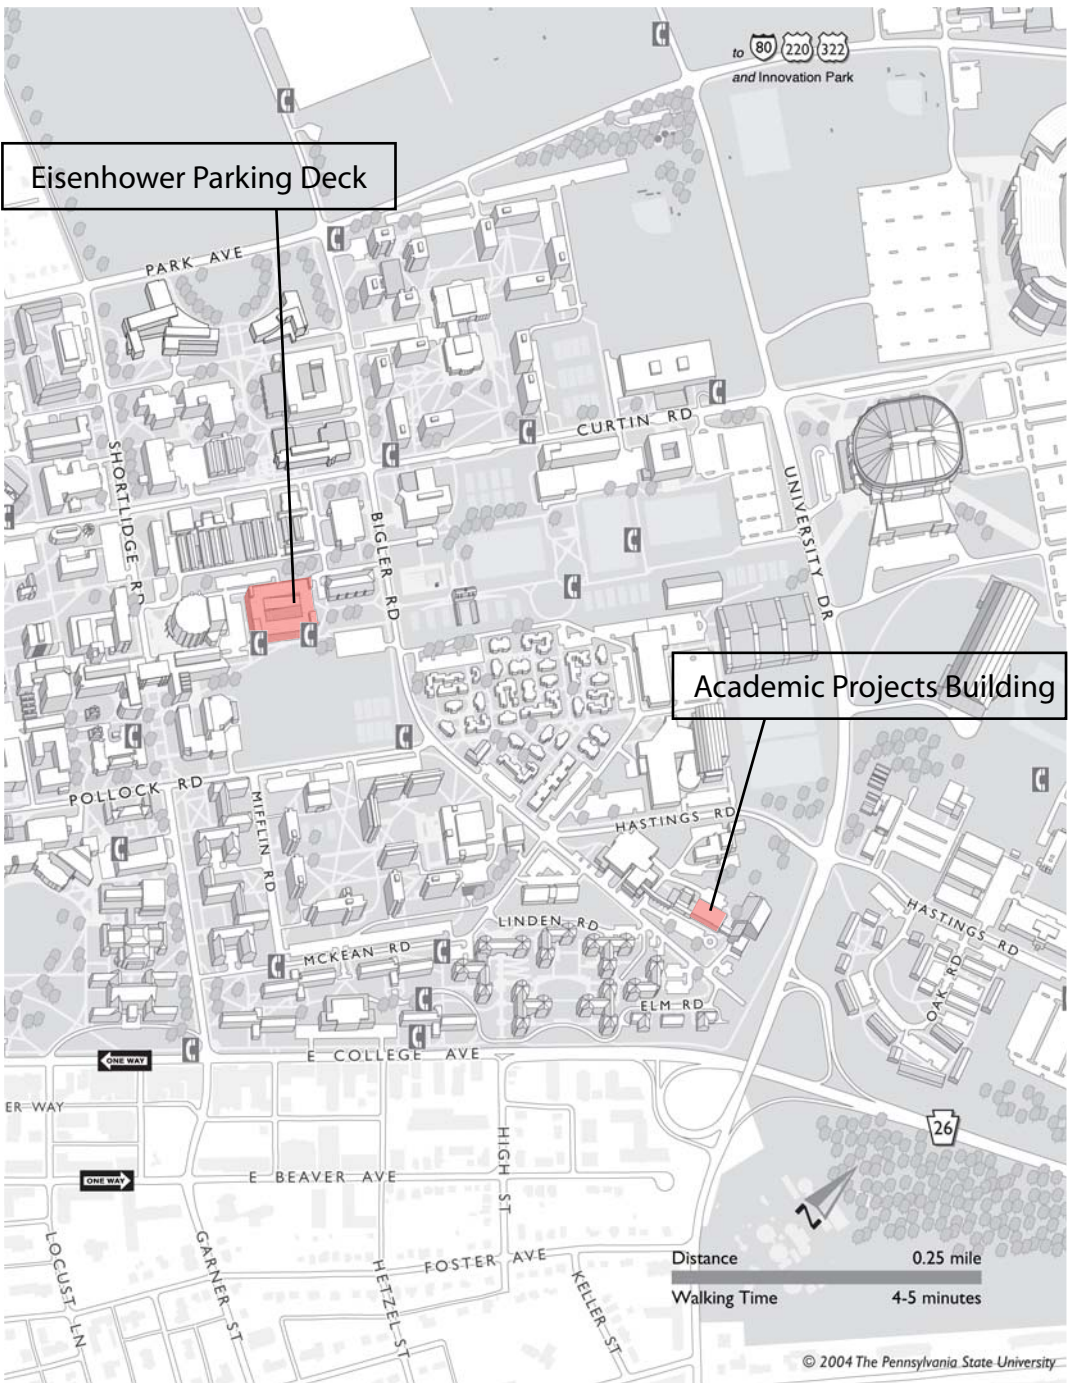

to 80 220 322
and Innovation Park

Eisenhower Parking Deck

Academic Projects Building

Distance 0.25 mile
Walking Time 4-5 minutes